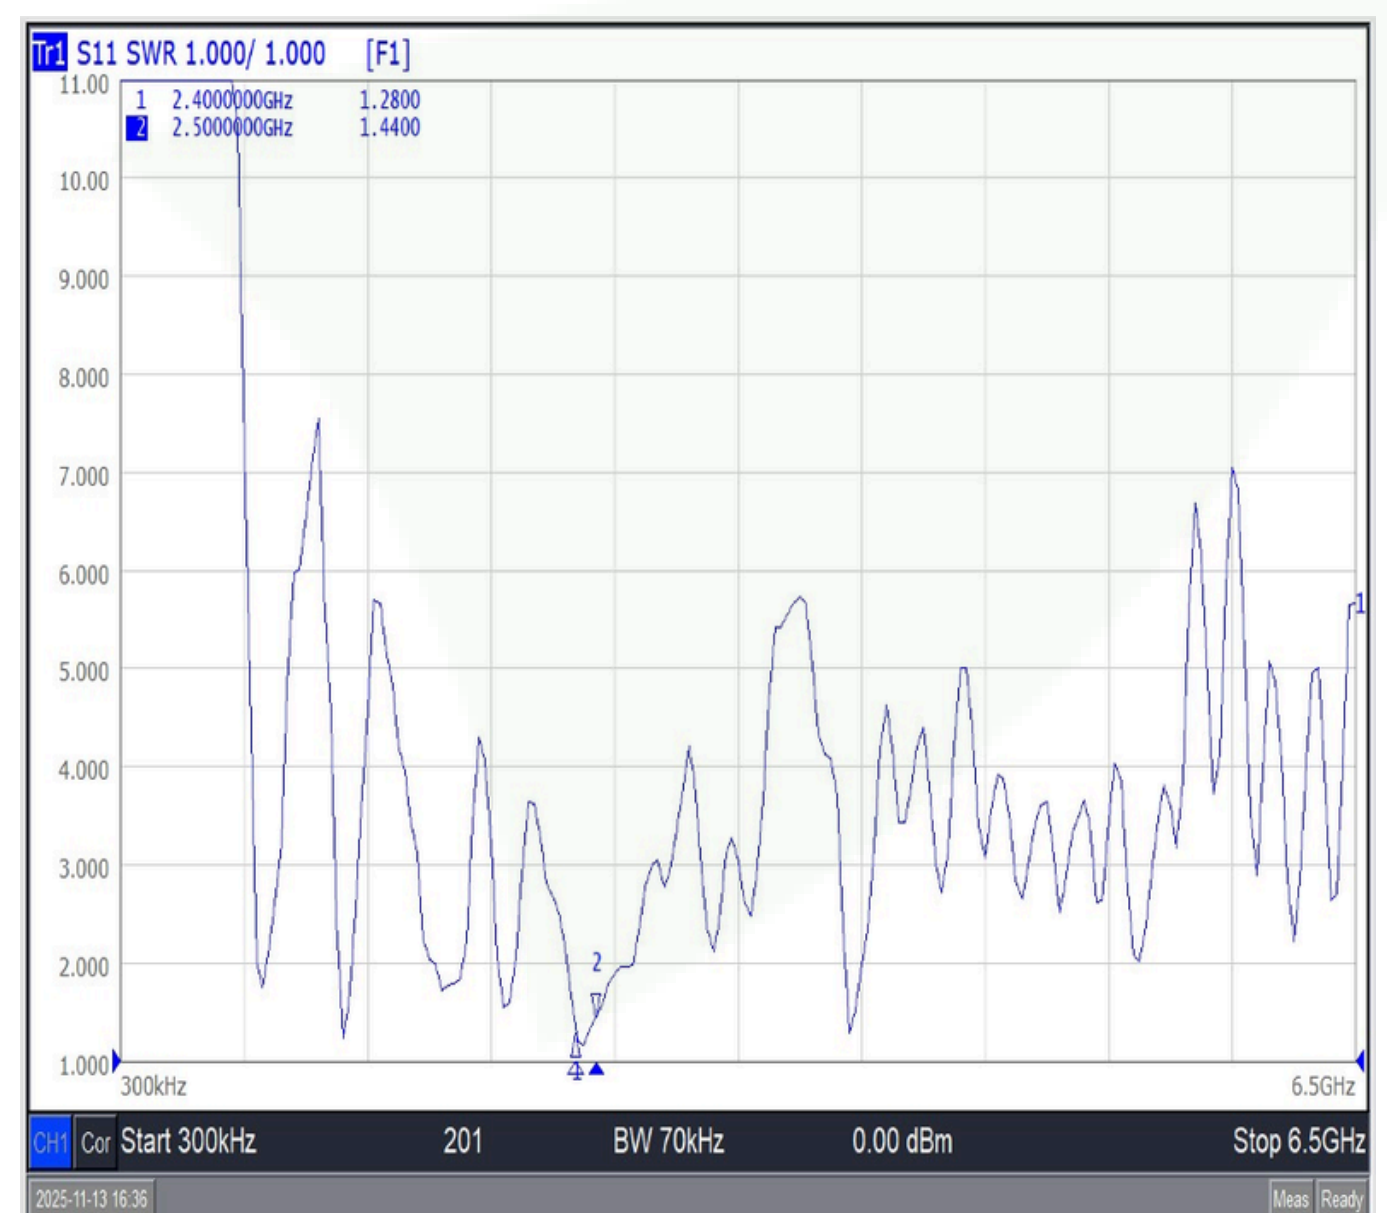

• Testing Report

CALL OR **+91-8800386366**

Follow Us For More Updates **GLEAMLIGHTINDIA** /

Info@gleamlightindia.com/www.gleamlightindia.in/gleamlightindia.com/www.gleamindia.com

GLEAM LIGHT INDIA PRIVATE LIMITED

12B Block -A, Behind Kanishka Garden, Amar Colony Main Rohtak Road Nangloi, New Delhi, Delhi 110041