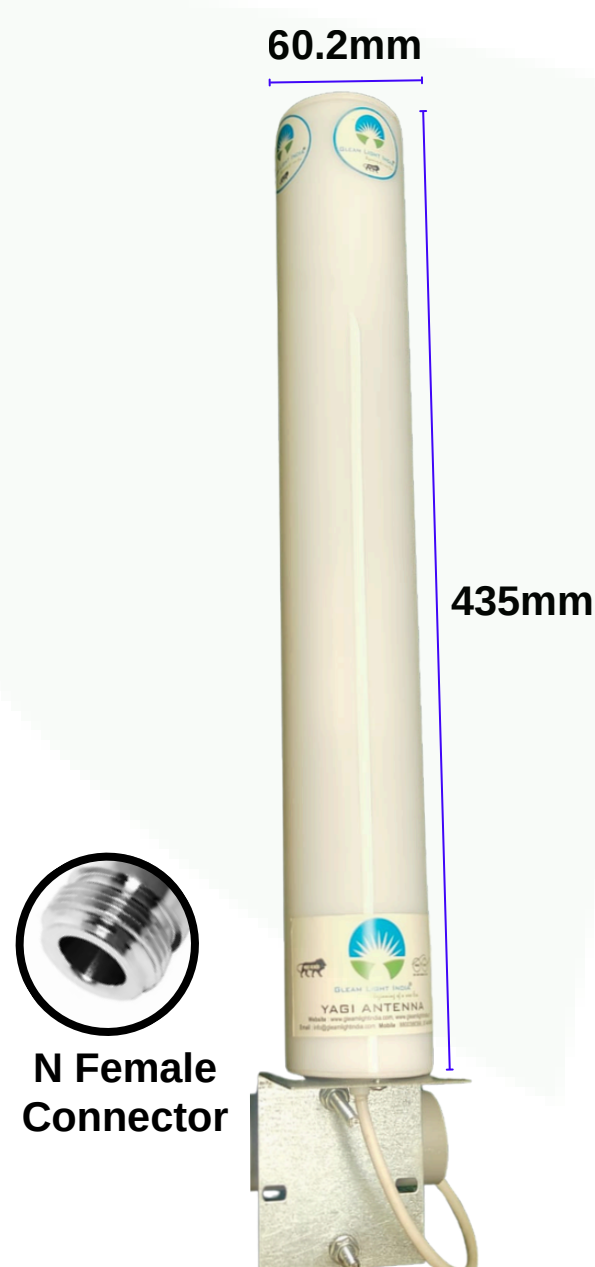

• Testing Report

CALL OR **+91-8800386366**

Follow Us For More Updates **GLEAMLIGHTINDIA** /

Info@gleamlightindia.com/www.gleamlightindia.in/gleamlightindia.com/www.gleamindia.com

GLEAM LIGHT INDIA PRIVATE LIMITED

12B Block -A, Behind Kanishka Garden, Amar Colony Main Rohtak Road Nangloi, New Delhi, Delhi 110041